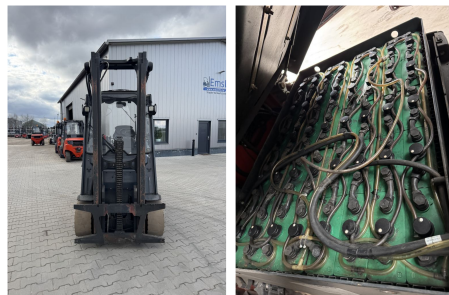

Emslift GmbH, Ottomeyerstr. 14, 49779 Niederlangen

Linde E30H-01/600

Com Nr.: E3298
Capacity: 3000 kg
Mast type: Duplex
Lift height: 3760 mm
YOM: 2016
Running hours: 3891
Engine type: Electric
Tech. Condition: good
Visual condition: average

Battery: 2016, 80V,

Extras:
Heater Full cabin

Price: 13.900,00 € (excl. VAT.) (Subject to prior sale)